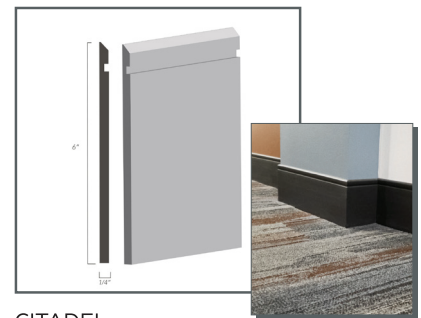

## Expressions Rubber Wall Base

Expressions rubber wall base by Global Floor offers the perfect finishing touch for your project. Designed for the hospitality specifier in mind, Expressions is available in 9 profiles and an expansive color palette designed to compliment any project.

**Made in the USA, we offer quick turnaround, with 2 week lead times being typical.**

The company we keep:

**CAMBRIA**  
4 1/4" x 1/8"

**CABO**  
4 1/4" x 1/4"

**CITADEL**  
6" x 1/4"

**RETREAT**  
4 1/2" x 3/8"

**SAVOY**  
4" x 1/4"

**COVEBASE**  
2 1/2" / 4" / 6" x 1/8"

**ARGO**  
3" x 3/8"

**MAIN STREET**  
4 1/4" x 3/8"

**LONG TOE**  
4" x 1"