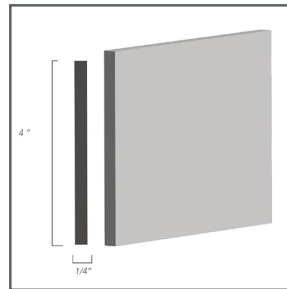

**Made in the USA, we offer quick turnaround, with 2 week lead times being typical.**

The company we keep:

**CAMBRIA**  
4 1/4" x 1/8"

**CABO**  
4 1/4" x 1/4"

**CITADEL**  
6" x 1/4"

**RETREAT**  
4 1/2" x 3/8"

**SAVOY**  
4" x 1/4"

**COVEBASE**  
2 1/2" / 4" / 6" x 1/8"

**ARGO**  
3" x 3/8"

**MAIN STREET**  
4 1/4" x 3/8"

**LONG TOE**  
4" x 1"