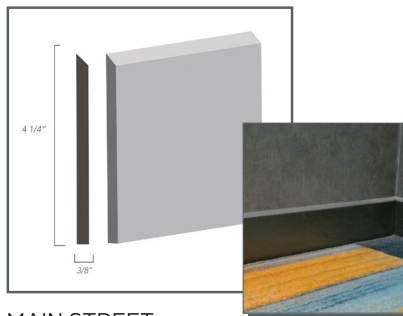

## Expressions Rubber Wall Base

Expressions rubber wall base by Global Floor offers the perfect finishing touch for your project. Designed for the hospitality specifier in mind, Expressions is available in 9 profiles and an expansive color palette designed to compliment any project.

**Made in the USA, we offer quick turnaround, with 2 week lead times being typical.**

The company we keep:

**CAMBRIA**  
4 1/4" x 1/8"

**CABO**  
4 1/4" x 1/4"

**CITADEL**  
6" x 1/4"

**RETREAT**  
4 1/2" x 3/8"

**SAVOY**  
4" x 1/4"

**COVEBASE**  
2 1/2" / 4" / 6" x 1/8"

**ARGO**  
3" x 3/8"

**MAIN STREET**  
4 1/4" x 3/8"

**LONG TOE**  
4" x 1"