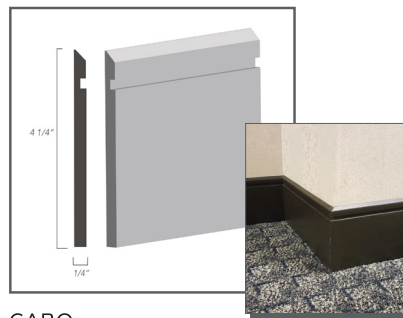

## Expressions Rubber Wall Base

Expressions rubber wall base by Global Floor offers the perfect finishing touch for your project. Designed for the hospitality specifier in mind, Expressions is available in 9 profiles and an expansive color palette designed to compliment any project.

**Made in the USA, we offer quick turnaround, with 2 week lead times being typical.**

The company we keep:

**CAMBRIA**  
4 1/4" x 1/8"

**CABO**  
4 1/4" x 1/4"

**CITADEL**  
6" x 1/4"

**RETREAT**  
4 1/2" x 3/8"