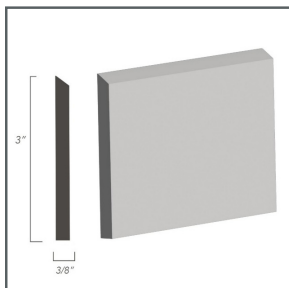

**Made in the USA, we offer quick turnaround, with 2 week lead times being typical.**

The company we keep:

**CAMBRIA**  
4 1/4" x 1/8"

**CABO**  
4 1/4" x 1/4"

**CITADEL**  
6" x 1/4"

**RETREAT**  
4 1/2" x 3/8"

**SAVOY**  
4" x 1/4"

**COVEBASE**  
2 1/2" / 4" / 6" x 1/8"

**ARGO**  
3" x 3/8"

**MAIN STREET**  
4 1/4" x 3/8"

**LONG TOE**  
4" x 1"