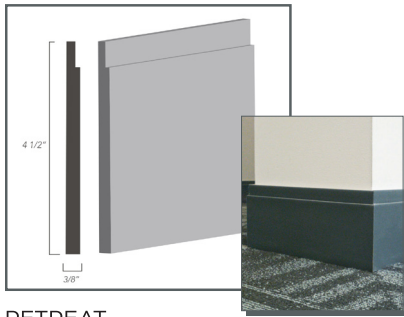

**Made in the USA, we offer quick turnaround, with 2 week lead times being typical.**

The company we keep:

**CAMBRIA**  
4 1/4" x 1/8"

**CABO**  
4 1/4" x 1/4"

**CITADEL**  
6" x 1/4"

**RETREAT**  
4 1/2" x 3/8"

**SAVOY**  
4" x 1/4"

**COVEBASE**  
2 1/2" / 4" / 6" x 1/8"

**ARGO**  
3" x 3/8"

**MAIN STREET**  
4 1/4" x 3/8"

**LONG TOE**  
4" x 1"