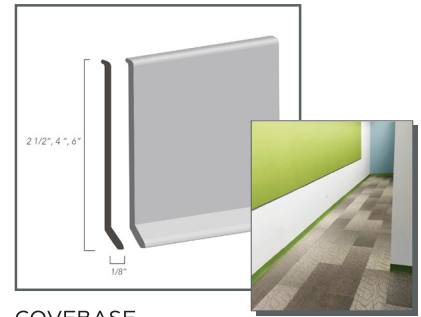

## Expressions Rubber Wall Base

Expressions rubber wall base by Global Floor offers the perfect finishing touch for your project. Designed for the hospitality specifier in mind, Expressions is available in 9 profiles and an expansive color palette designed to compliment any project.

**Made in the USA, we offer quick turnaround, with 2 week lead times being typical.**

The company we keep:

**CAMBRIA**  
4 1/4" x 1/8"

**CABO**  
4 1/4" x 1/4"

**CITADEL**  
6" x 1/4"

**RETREAT**  
4 1/2" x 3/8"

**SAVOY**  
4" x 1/4"

**COVEBASE**  
2 1/2" / 4" / 6" x 1/8"

**ARGO**  
3" x 3/8"

**MAIN STREET**  
4 1/4" x 3/8"

**LONG TOE**  
4" x 1"